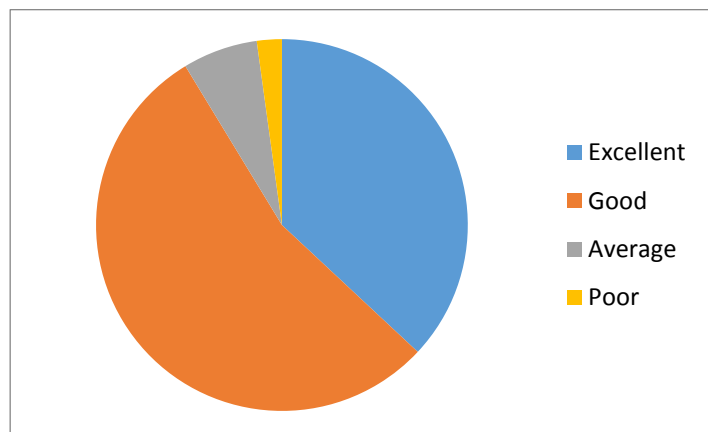

OVERALL RATING OF THE INSTITUTION

Excellent	Good	Average	Poor
36.95%	54.34%	6.52%	2.17%