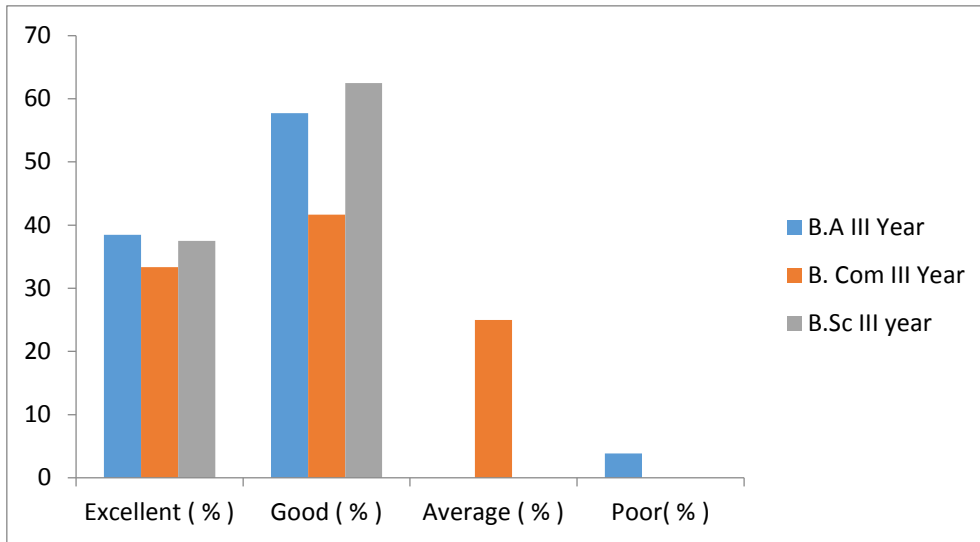

Pathri Taluka Shikshan Prasarak Mandal's

**Katruwar Arts, Ratanlal Kabra Science and B. R. Mantri Commerce College,
Manwath. District Parbhani (M.S.) - 431 505**

Academic Year 2019-2020

Student Satisfaction Survey (SSS) on overall institutional performance