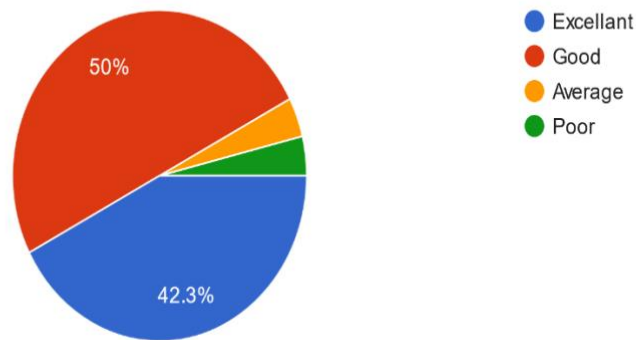

#### Students satisfactory survey (SSS) on Overall institutional performance

10. Overall rating of the institute

26 responses