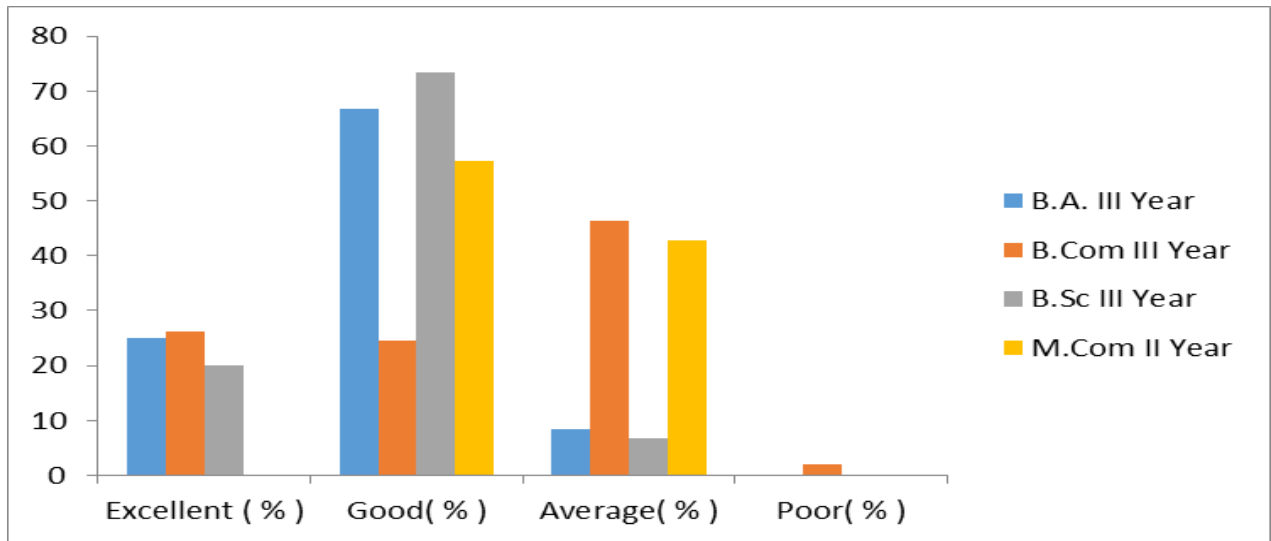

Course	Excellent (%)	Good (%)	Average (%)	Poor (%)
B.A. III Year	25	66.66	8.33	0
B.Com III Year	26.08	24.63	46.37	2
B.Sc III Year	20	73.33	6.66	0
M.Com II Year	0	57.14	42.85	0

Course	Excellent	Good	Average	Poor	Total
Percentage	22.92%	49.68%	26.11%	1.27%	100%