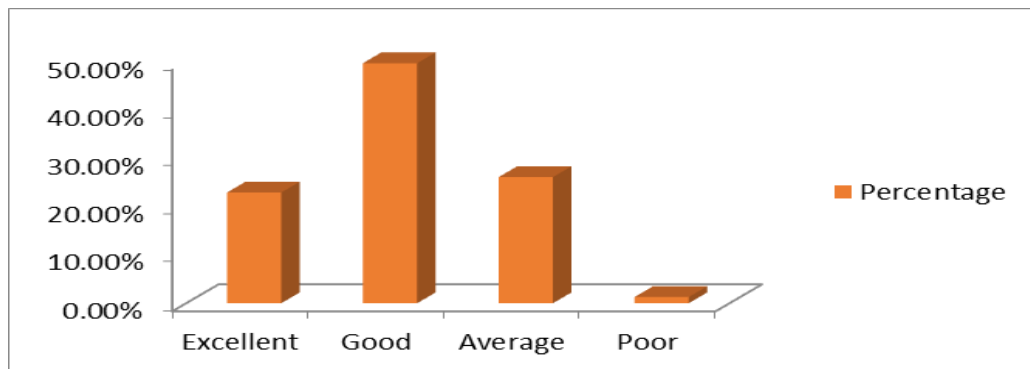

Course	Excellent (%)	Good (%)	Average (%)	Poor (%)
B.A. III Year	25	66.66	8.33	0
B.Com III Year	26.08	24.63	46.37	2
B.Sc III Year	20	73.33	6.66	0
M.Com II Year	0	57.14	42.85	0

Course	Excellent	Good	Average	Poor	Total
Percentage	22.92%	49.68%	26.11%	1.27%	100%